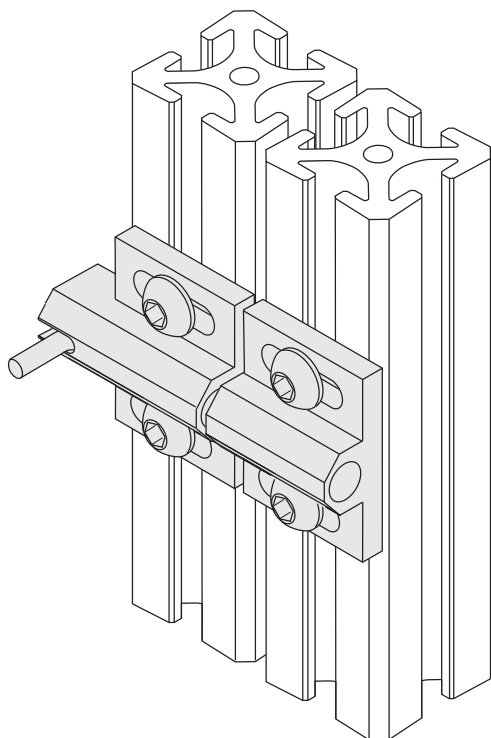

5/16" SLOTS

Hardware Included

Material:
Mounting Plates:
 Aluminum , Clear Anodize
Dead Bolt:Zinc Plated Steel