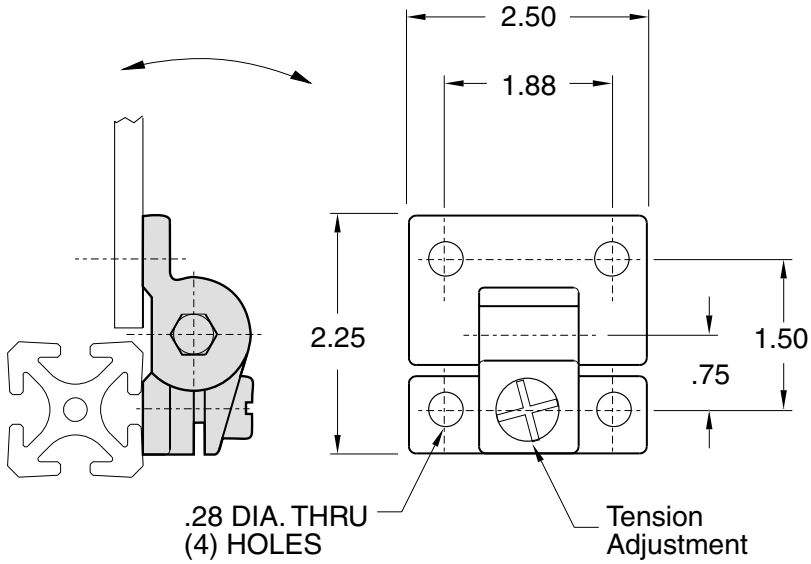

Plastic Hinge
(Adjustable Friction Type)

EF-20

5/16" SLOTS

Hardware Included

Material - Plastic