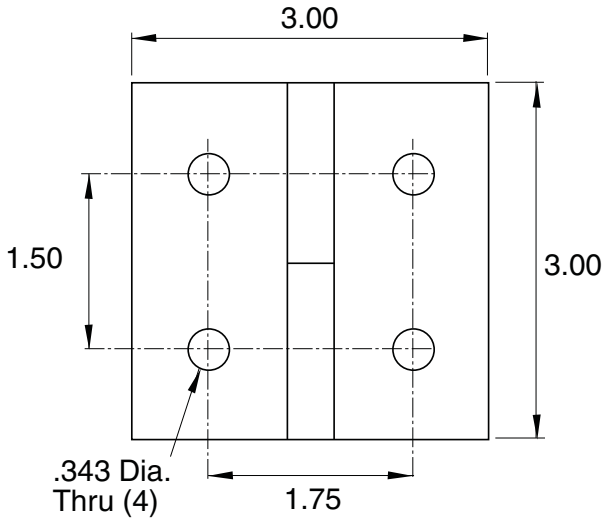

EF-21LH

EF-21RH

5/16" SLOTS

EF-21LH Left Hand

EF-21RH Right Hand

Hardware Included

**Material - Steel
Finish - Zinc Plated**