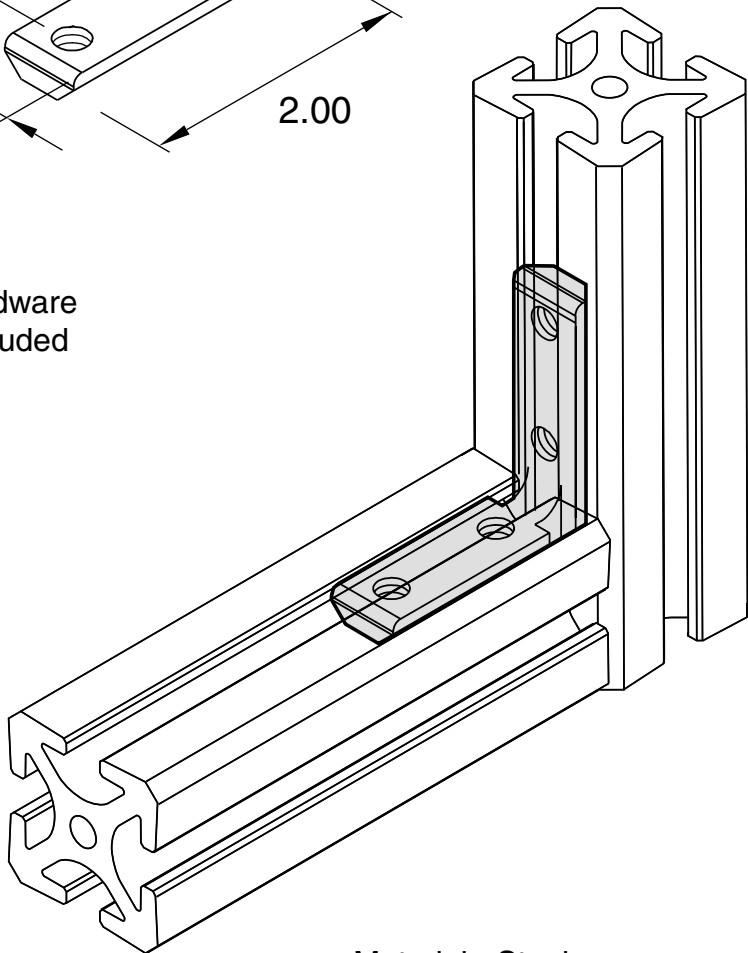

Hardware
Included

5/16" SLOTS

Material - Steel
Finish - Zinc Plated