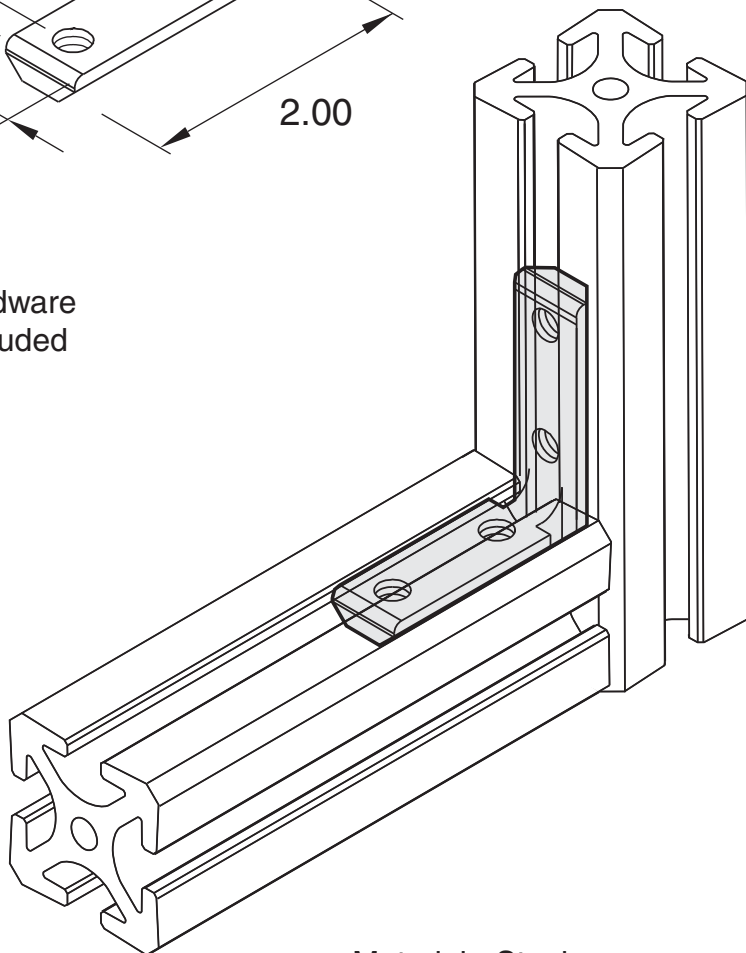

Hardware
Included

5/16" SLOTS

Material - Steel
Finish - Zinc Plated