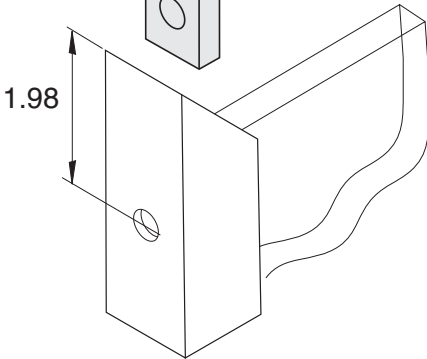

Internal Corner Bracket

EF-27A use with EX-52 and EX-54

Hardware
Included

Note: This is the strongest door corner available anywhere.

Material - Steel
Finish - Zinc Plated

5/16" SLOTS