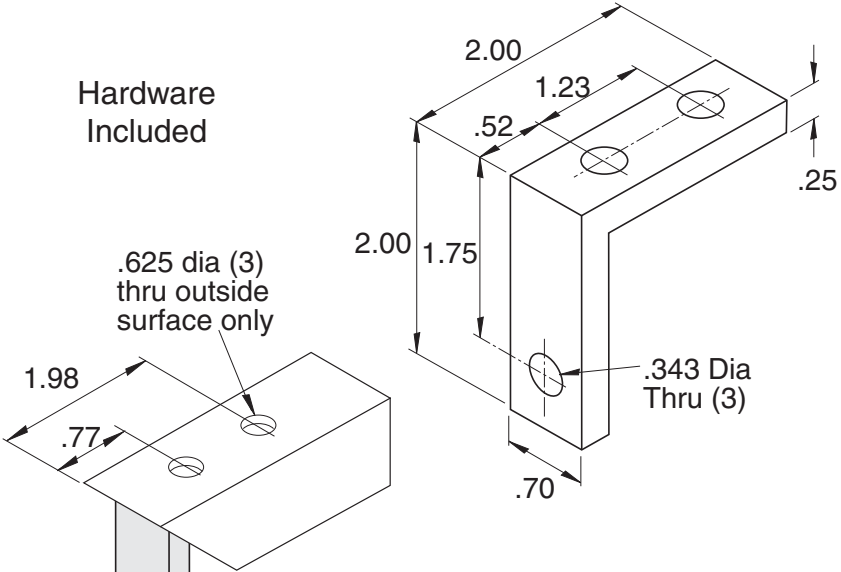

Internal Corner Bracket

EF-27A use with EX-52 and EX-54

Hardware
Included

Note: This is the strongest door corner available anywhere.

Material - Steel
Finish - Zinc Plated

5/16" SLOTS