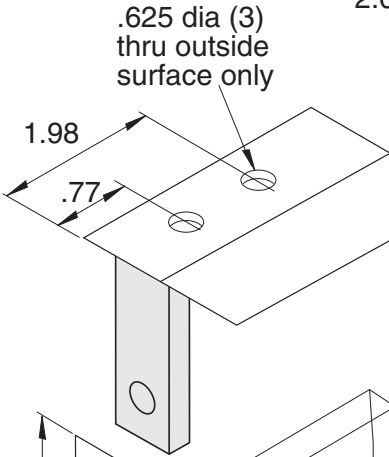

Internal Corner Bracket

EF-27A use with EX-52 and EX-54

Hardware
Included

Note: This is the strongest door corner available anywhere.

Material - Steel
Finish - Zinc Plated

5/16" SLOTS