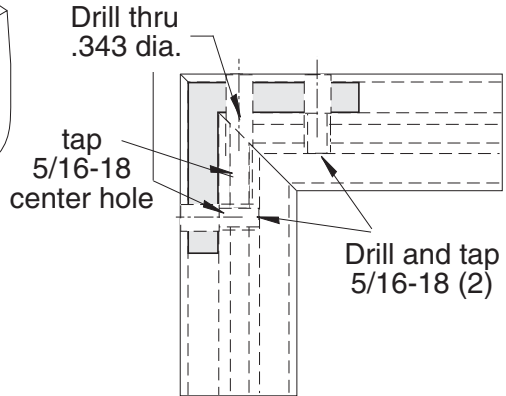

Internal Corner Bracket

EF-27A use with EX-52 and EX-54

Hardware
Included

Note: This is the strongest door corner available anywhere.

Material - Steel
Finish - Zinc Plated

5/16" SLOTS