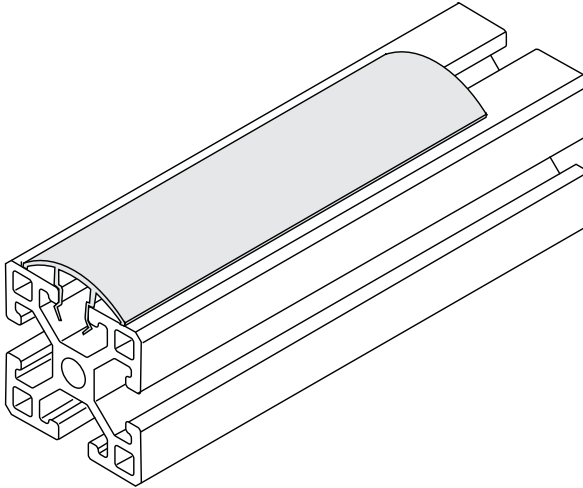

**EF-28**

use on all 5/16" slot extrusions  
with 1.5" sides

5/16" SLOTS

Standard length 72"

Can be used as hand-  
rail covers

Material - Rigid PVC  
Color - Black