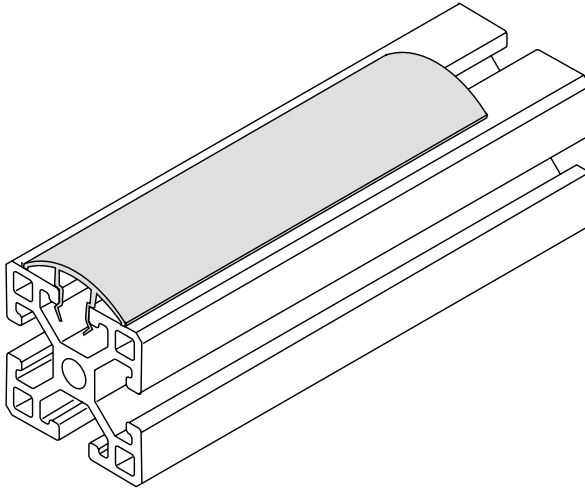

use on all 5/16" slot extrusions  
with 1.5" sides

**EF-28**

Standard length 72"

Can be used as hand-  
rail covers

Material - Rigid PVC  
Color - Black

**5/16" SLOTS**