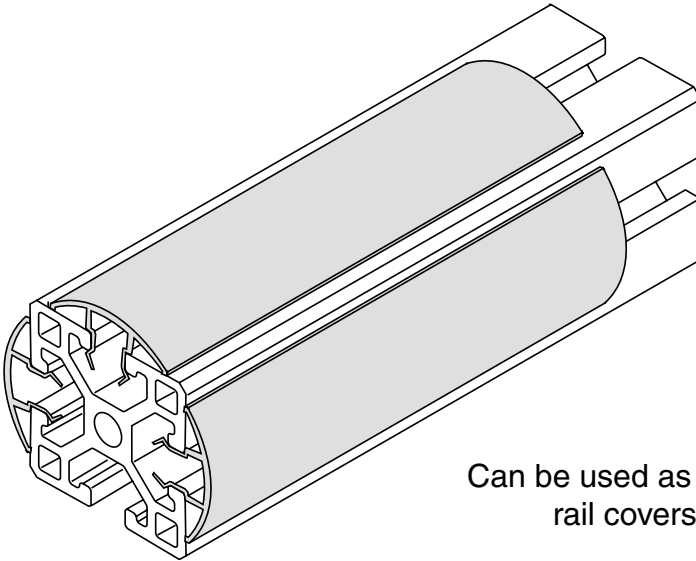

use on all 5/16" slot extrusions  
with 1.5" sides

**EF-28**

Standard length 72"

Can be used as hand-  
rail covers

Material - Rigid PVC  
Color - Black

**5/16" SLOTS**