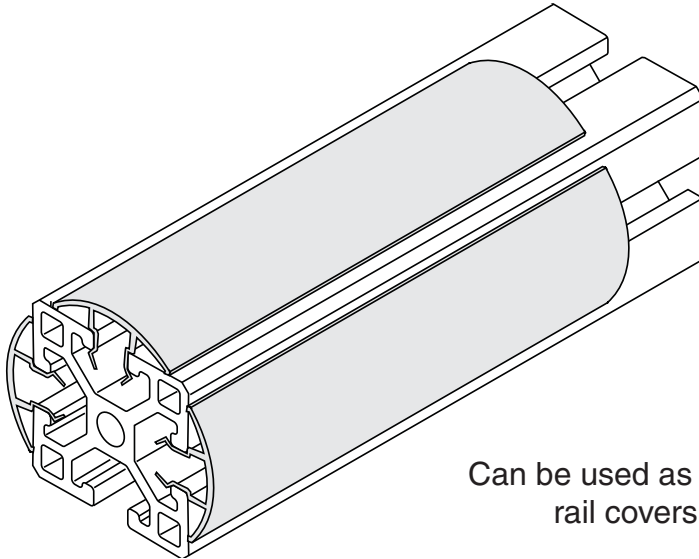

**EF-28**

use on all 5/16" slot extrusions  
with 1.5" sides

5/16" SLOTS

Standard length 72"

Can be used as hand-  
rail covers

Material - Rigid PVC  
Color - Black