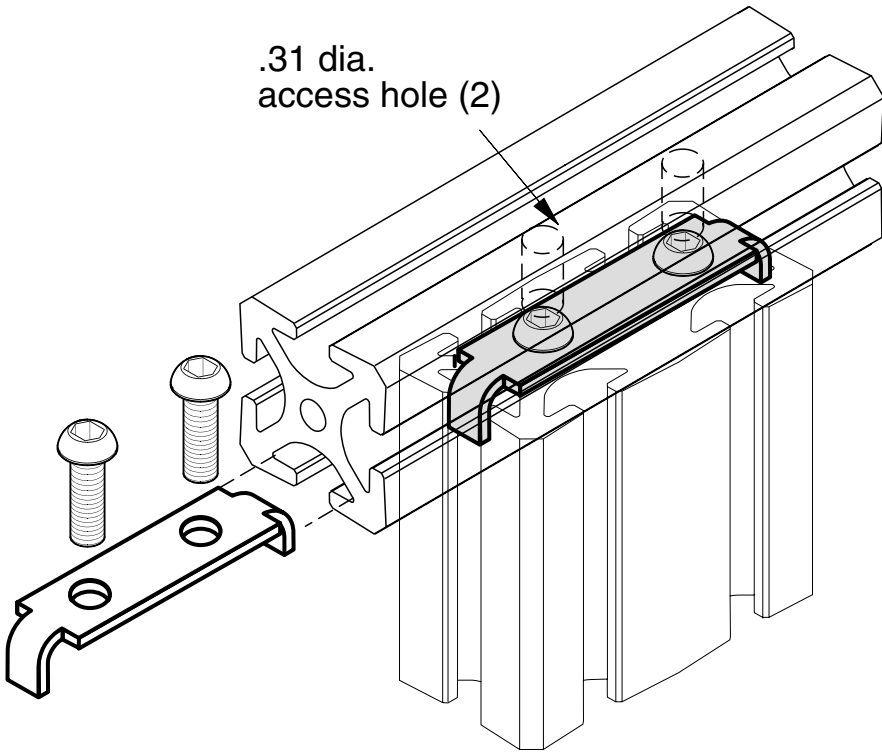

Double Universal Connector

EF-29D

.33 wide slot

5/16" SLOTS

Requires (2) EF-12-1.0 BHCS

Material - Steel
Finish - Zinc Plated