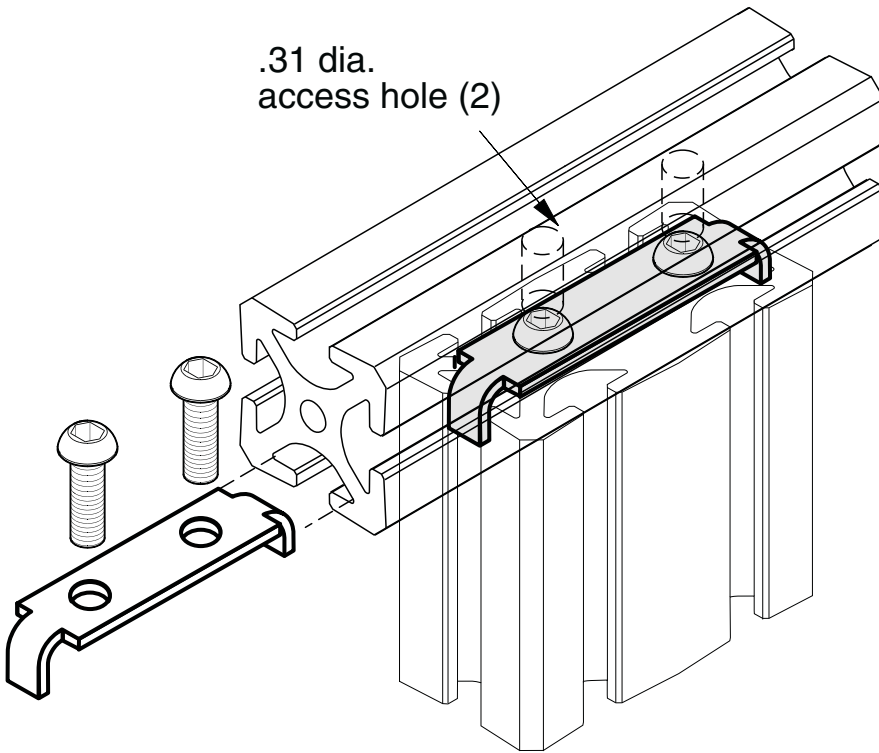

Double Universal Connector

EF-29D .33 wide slot

5/16" SLOTS

Requires (2) EF-12-1.0 BHCS

Material - Steel
Finish - Zinc Plated