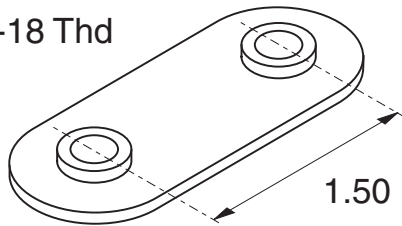

5/16-18 Thd

5/16" SLOTS

Material - Steel
Finish - Zinc Plated