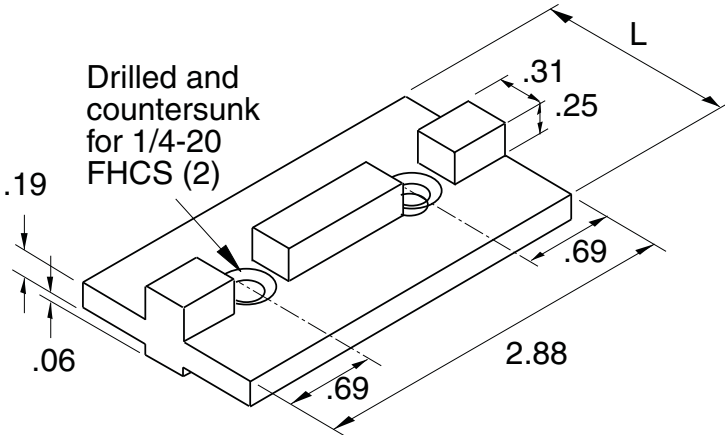

Bearing Block (Plastic)

EF-34

5/16" SLOTS

EF-34A L=1.50
EF-34B L=1.0

Hardware Included

Bearing Material - DELRIN (white)