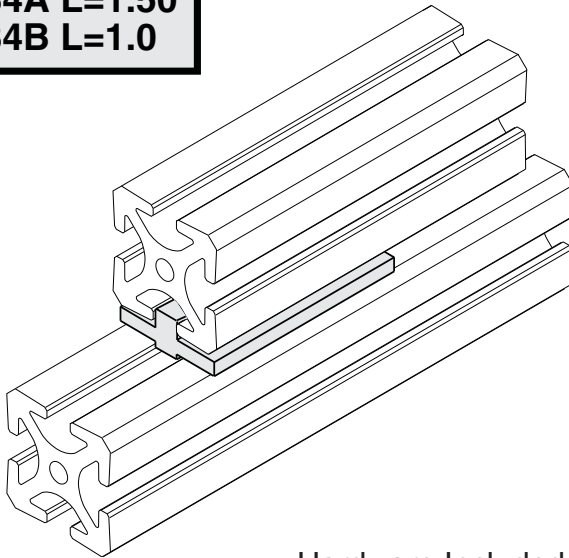

Bearing Block (Plastic)

EF-34

5/16" SLOTS

EF-34A L=1.50
EF-34B L=1.0

Hardware Included

Bearing Material - DELRIN (white)