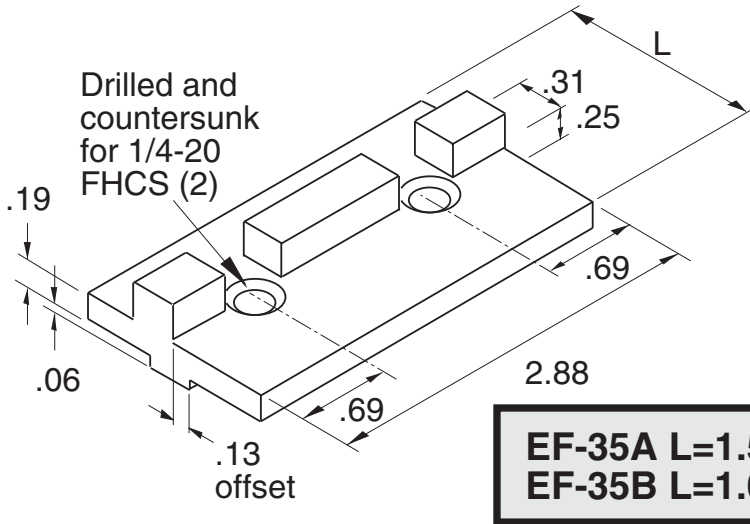

EF-35

5/16" SLOTS

Load Capacity = 50 lbs.

Bearing Material - DELRIN (white)