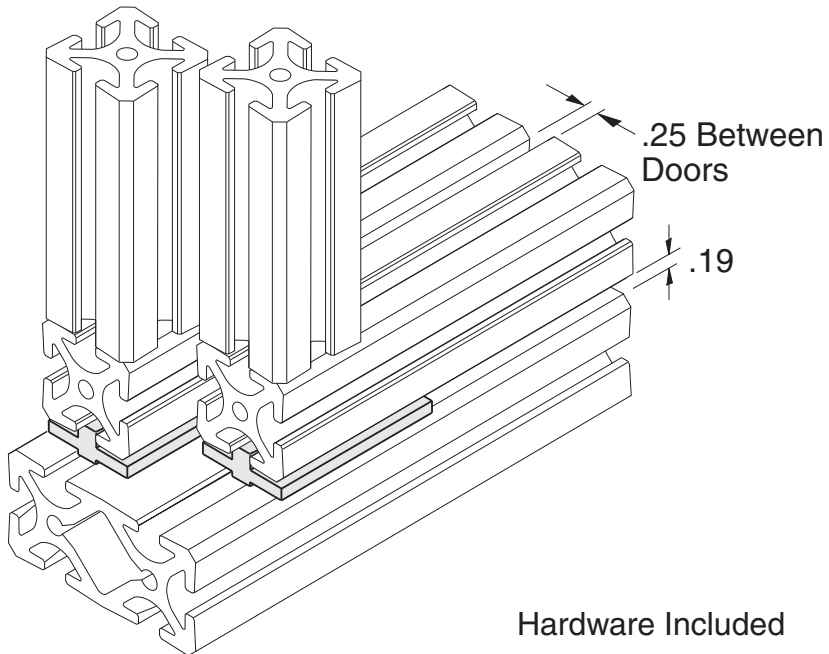

EF-35

5/16" SLOTS

Load Capacity = 50 lbs.

Bearing Material - DELRIN (white)