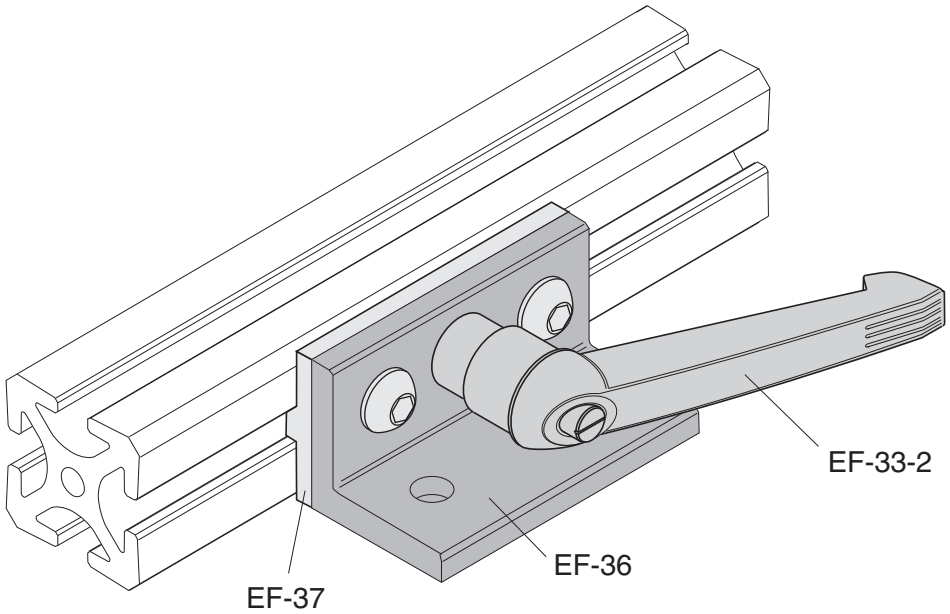

# Slider Assembly

<b>EF-38</b>	Slider Assembly (as shown)
<b>EF-38S</b>	Slider Assembly (less clamp handle for sliding only)

5/16" SLOTS

Recommended  
Hardware  
(2) EF-157-.63  
(2) EF-2A T-nut