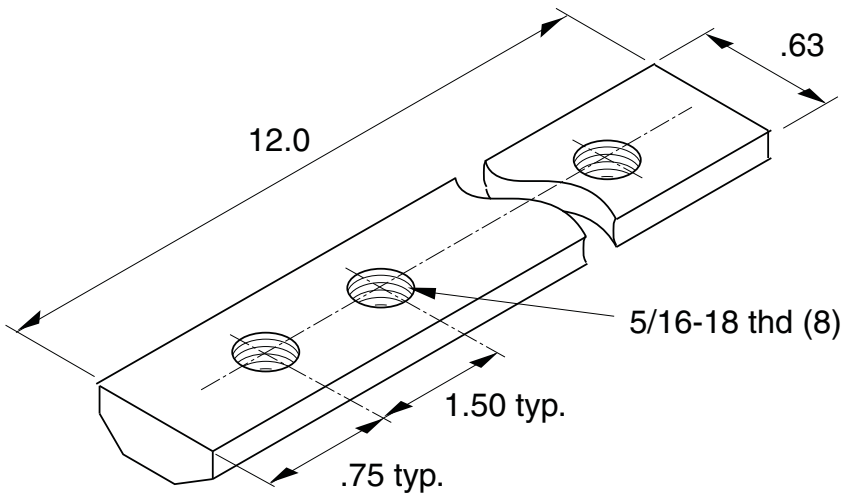

.33 Slot Width

EF-53

5/16" SLOTS

Special lengths can be provided on request

Material - Steel
Finish - Zinc Plated