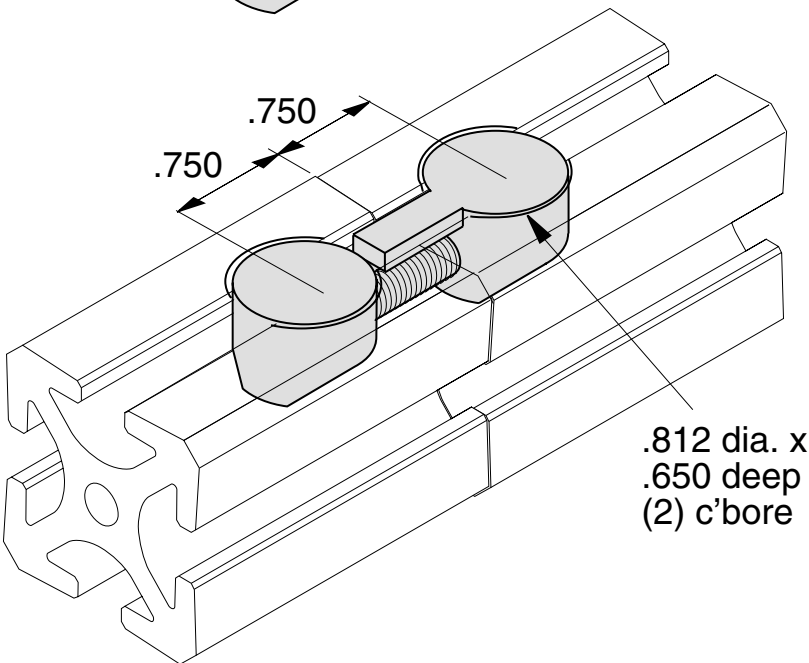

# Anchor Butt Fastener

<b>EF-61</b>
<b>EF-61M</b>

with metric hardware

All Hardware  
Included

5/16" SLOTS

### Material:

- Anchor - Cast Zinc, Zinc Plated
- Bolt - Steel, Black Oxide Coating
- T-nut - Steel Zinc Coated