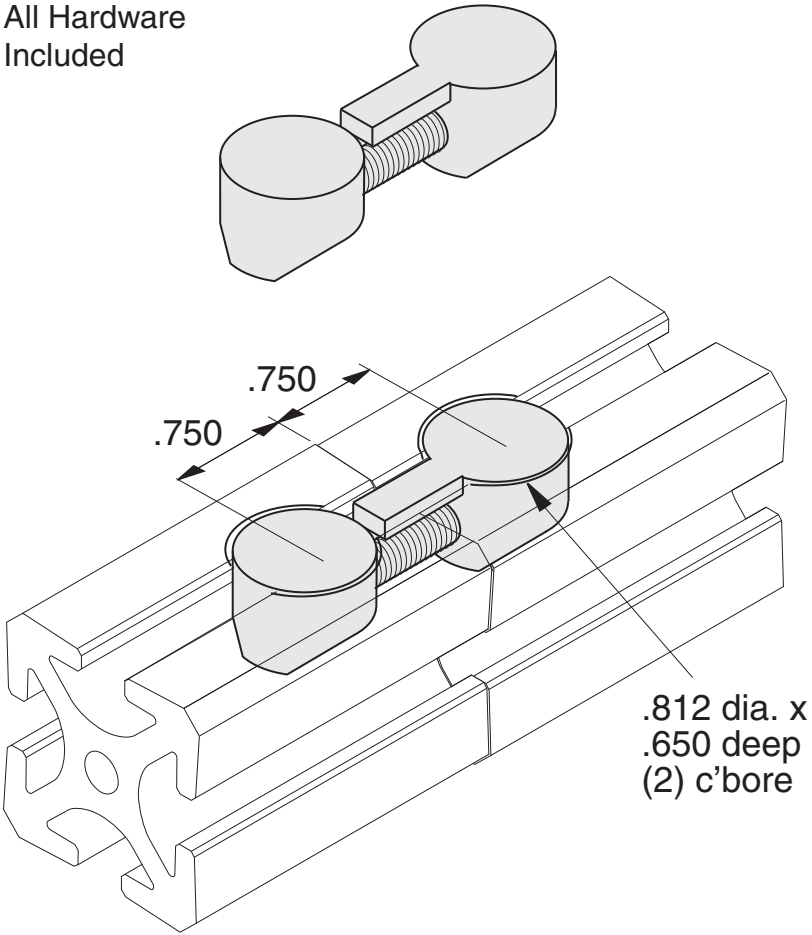

Anchor Butt Fastener

EF-61
EF-61M
EF-61SS

with metric hardware
with stainless steel bolt

All Hardware
Included

5/16" SLOTS

Material:

Anchor - Cast Zinc, Zinc Plated
Bolt - Steel, Black Oxide Coating
T-nut - Steel Zinc Coated