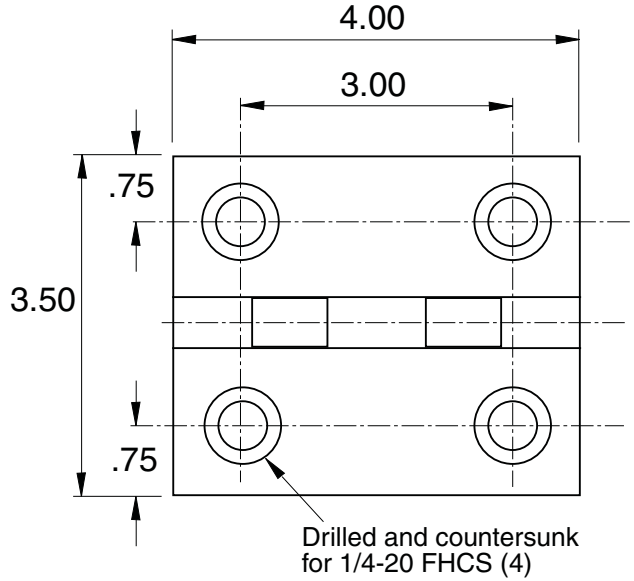

Hidden Steel Hinge (.33" slot size)

EF-70

5/16" SLOTS

Hardware Included

Material - Steel
Finish - Black Powder Coat