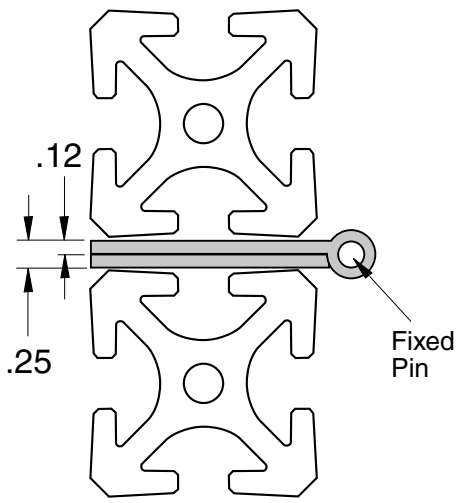

Hidden Steel Hinge (.33" slot size)

EF-70

5/16" SLOTS

Hardware Included

Material - Steel
Finish - Black Powder Coat