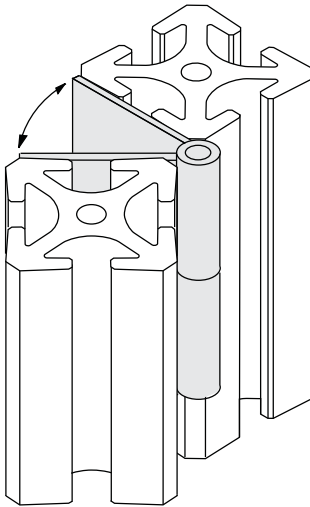

Hidden Steel Hinge (.33" slot size)

EF-70

5/16" SLOTS

Hardware Included

Material - Steel
Finish - Black Powder Coat