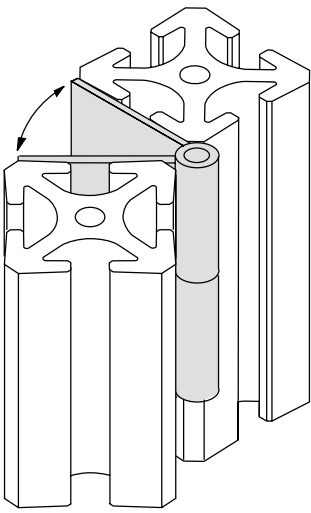

Hidden Steel Hinge (.33" slot size)

EF-70

5/16" SLOTS

Hardware Included

Material - Steel
Finish - Black Powder Coat