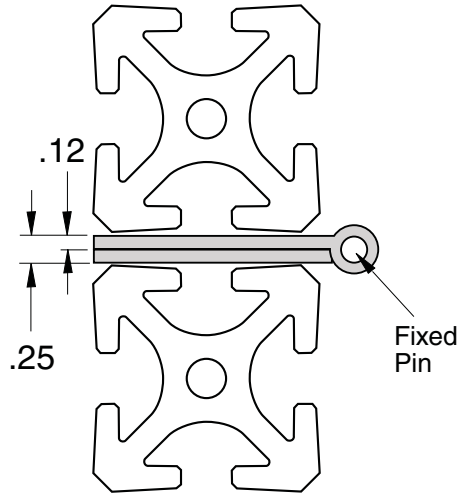

Hidden Steel Hinge (.33" slot size)

EF-70

5/16" SLOTS

Hardware Included

Material - Steel
Finish - Black Powder Coat