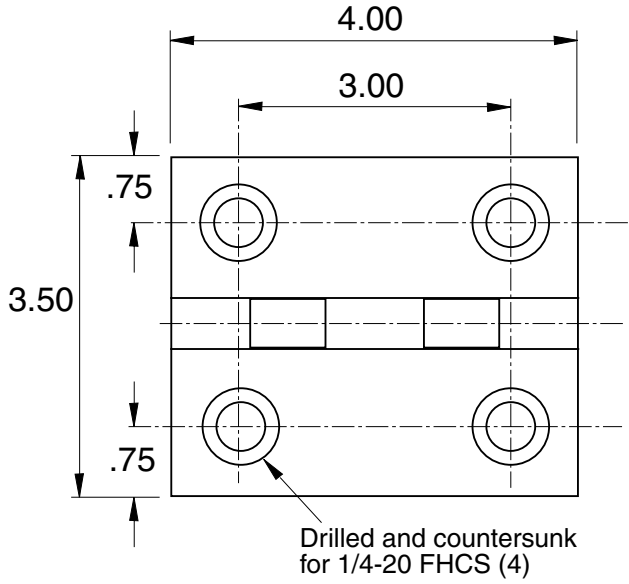

Hidden Steel Hinge (.33" slot size)

EF-70

5/16" SLOTS

Hardware Included

Material - Steel
Finish - Black Powder Coat