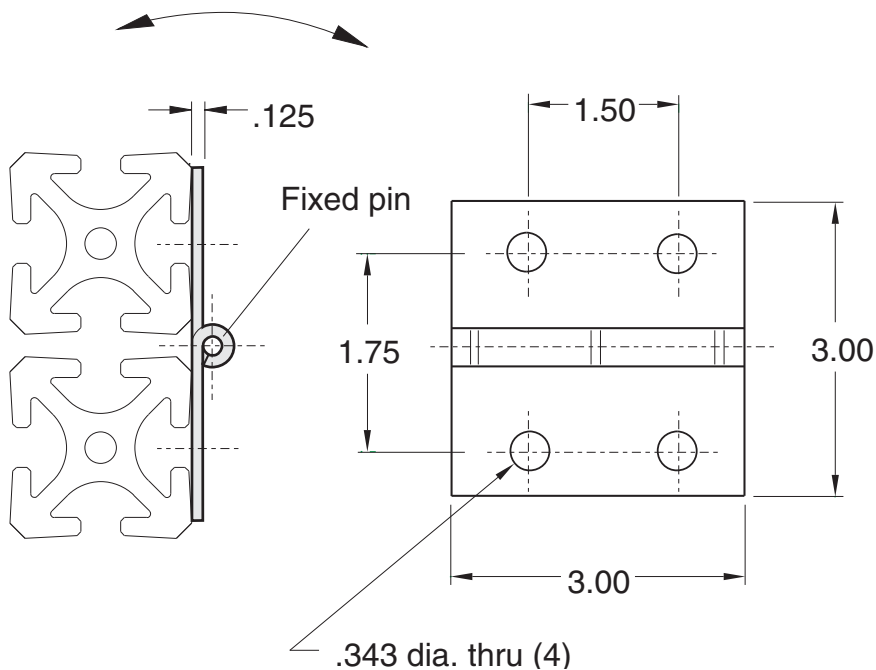

5/16" SLOTS

Hardware Included

Material - Steel
Finish - Black Powder Coat