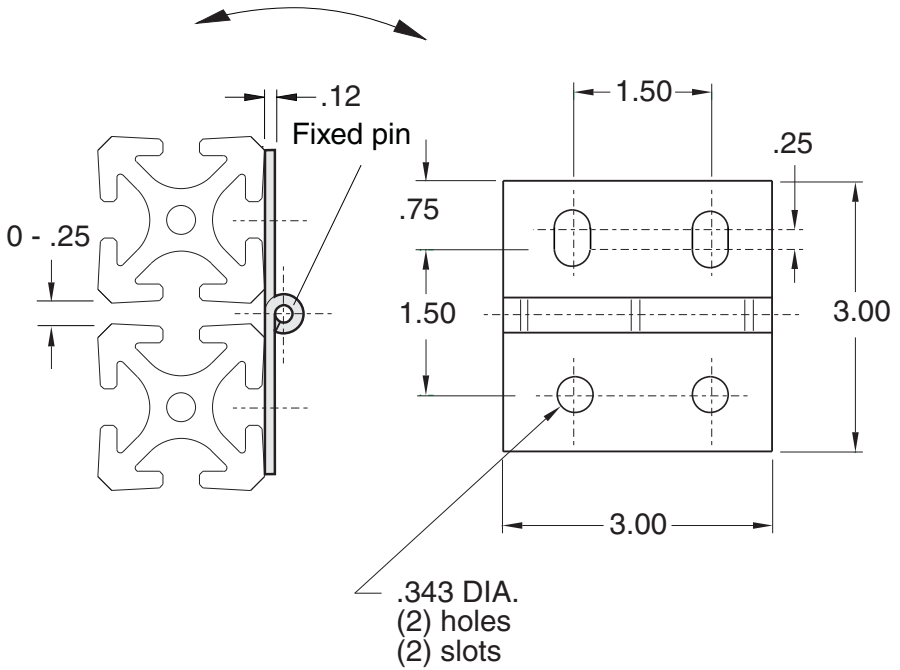

EF-75

5/16" SLOTS

Hardware Included

Material - Steel
Finish - Black Powder Coat