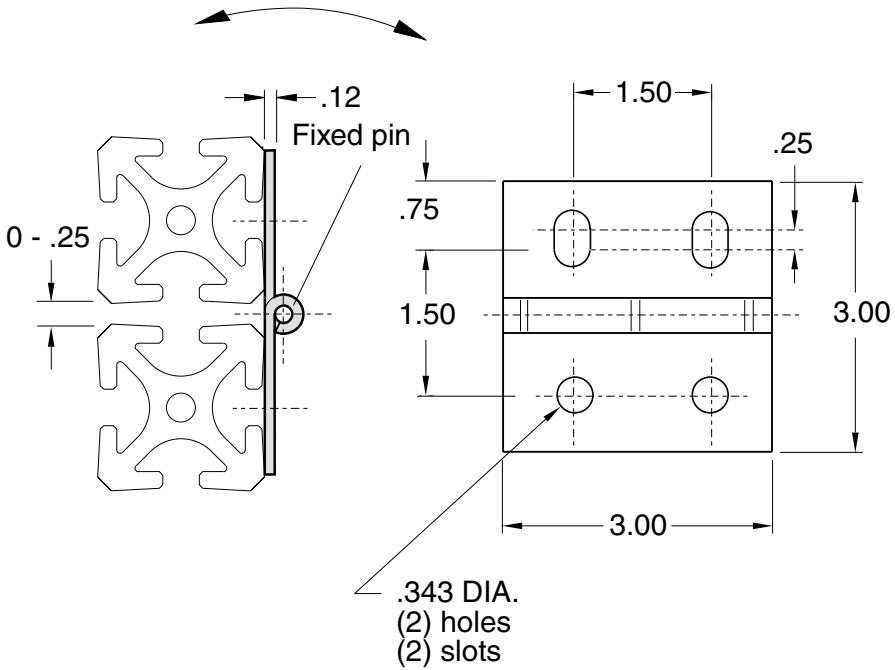

**EF-75**

**5/16" SLOTS**

Hardware Included

Material - Steel  
Finish - Black Powder Coat