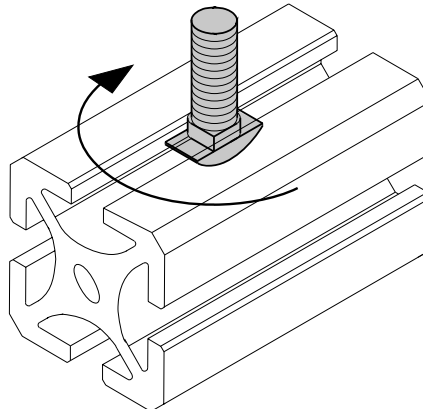

5/16-18 Turn Lock T-Bolt

EF-9

5/16" SLOTS

- L - inch**
- .75
 - 1.0
 - 1.25
 - 1.50

Material - Steel
Finish - Zinc Plated