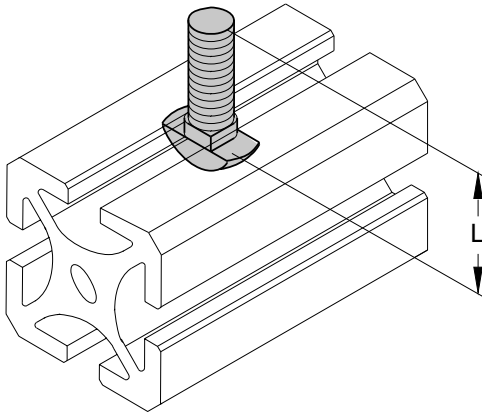

5/16-18 Turn Lock T-Bolt

EF-9

5/16" SLOTS

- L - inch**
- .75
 - 1.0
 - 1.25
 - 1.50

Material - Steel
Finish - Zinc Plated