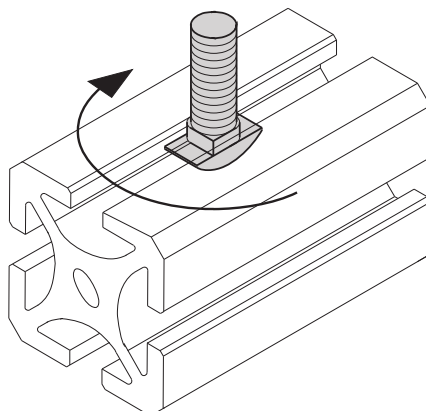

- L - inch**
-.75
-1.0
-1.25
-1.50

5/16" SLOTS

Material - Steel
Finish - Zinc Plated