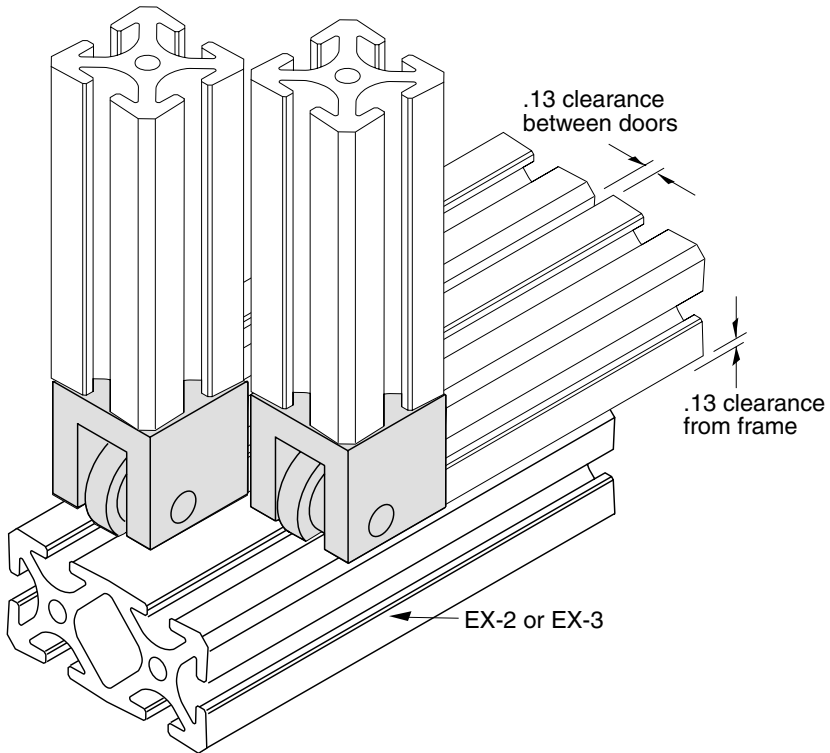

ER-BL

5/16" SLOTS

Hardware Included
Load Capacity 25 lbs.

Roller Material - DELRIN
Block Material - Aluminum (Clear Anodized)