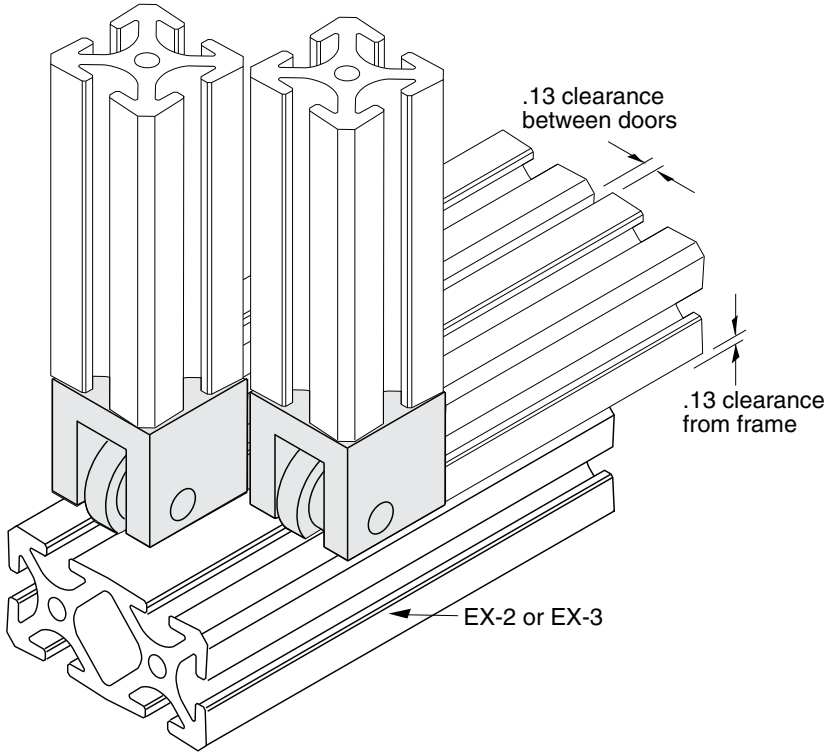

ER-BL

5/16" SLOTS

Hardware Included
Load Capacity 25 lbs.

Roller Material - DELRIN
Block Material - Aluminum (Clear Anodized)