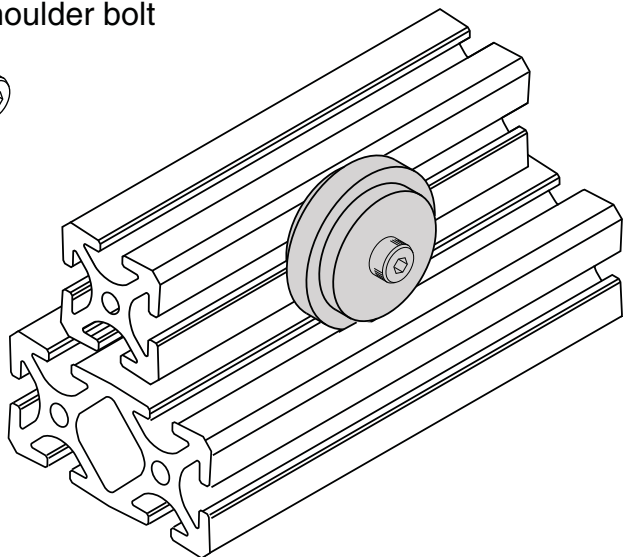

T-slot Roller

ER

5/16" SLOTS

Load Capacity 30 lbs.
Hardware Included

Material - DELRIN (white)