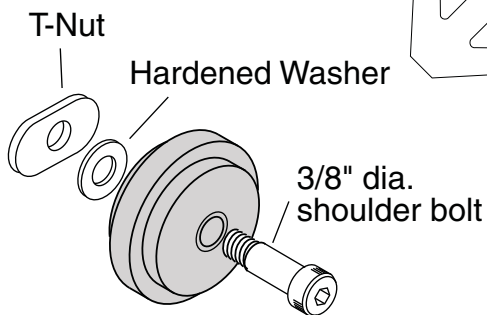

T-slot Roller

ER

5/16" SLOTS

Load Capacity 30 lbs.
Hardware Included

Material - DELRIN (white)