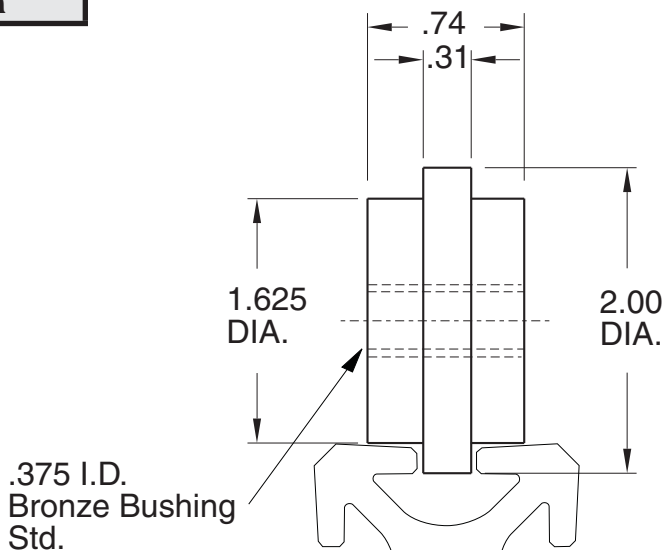

T-slot Roller

ER

5/16" SLOTS

Load Capacity 30 lbs.
Hardware Included

Material - DELRIN (white)