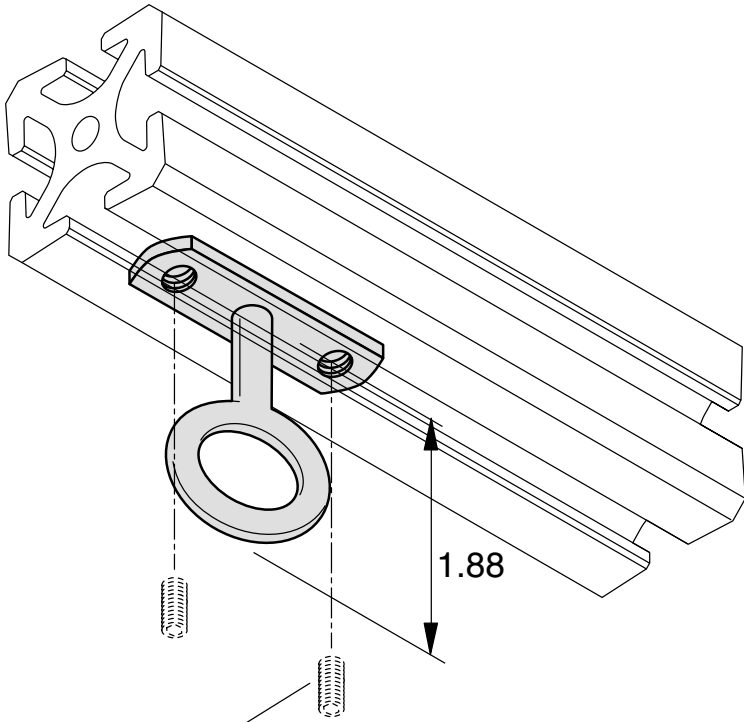

ETH

5/16" SLOTS

Can be locked in place with
5/16-18 set screws

Max. load 40 lbs

Material - Steel
Finish - Zinc Plated