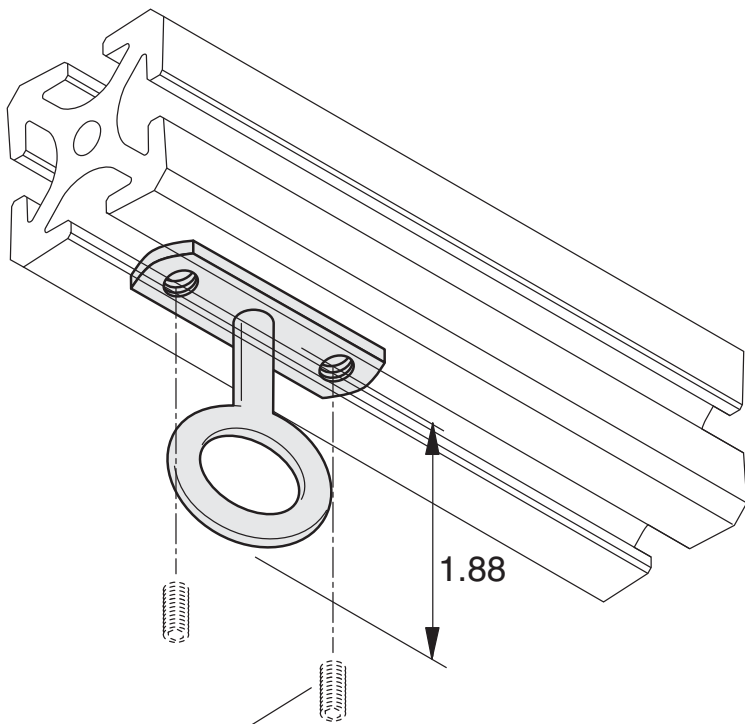

ETH

5/16" SLOTS

Can be locked in place with
5/16-18 set screws

Max. load 40 lbs

Material - Steel
Finish - Zinc Plated