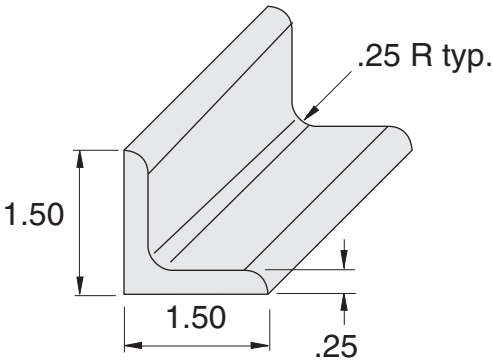

FRAME-WORLD's blank angle bracket profiles are made from aluminum and are provided with a standard mill finish. Clear anodized finish is also available. They are stocked in 8 ft. and 12 ft. lengths.

EX-15

EX-15-ANDZ

1.68 lb/ft

EX-16

EX-16-ANDZ

.81 lb/ft

For special lengths, consult the factory.