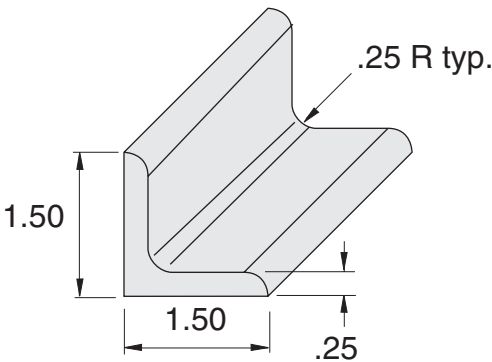

FRAME-WORLD's blank angle bracket profiles are made from aluminum and have a clear anodized finish. They are stocked in 96" lengths.

**EX-15**

1.68 lb/ft

**EX-16**

.81 lb/ft

Order by Part No. For Special lengths, consult the factory.