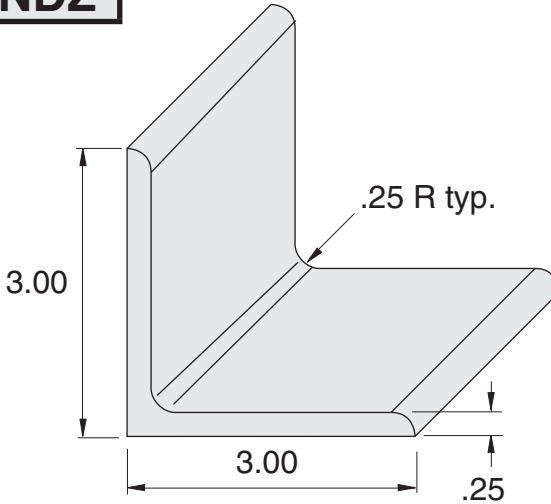

FRAME-WORLD's blank angle bracket profiles are made from aluminum and are provided with a standard mill finish. Clear anodized finish is also available. They are stocked in 8 ft. and 12 ft. lengths.

EX-15

EX-15-ANDZ

1.68 lb/ft

EX-16

EX-16-ANDZ

.81 lb/ft

For special lengths, consult the factory.