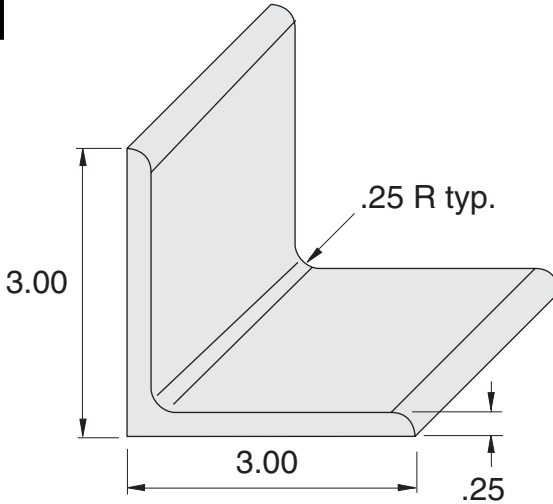

FRAME-WORLD's blank angle bracket profiles are made from aluminum and have a clear anodized finish. They are stocked in 96" lengths.

**EX-15**

1.68 lb/ft

**EX-16**

.81 lb/ft

Order by Part No. For Special lengths, consult the factory.