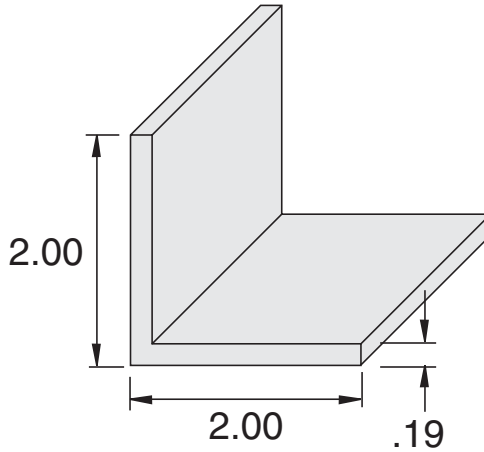

FRAME-WORLD's blank angle bracket profiles are made from aluminum and have a clear anodized finish. They are stocked in 96" lengths.

EX-17**.83 lb/ft****EX-18****.40 lb/ft**

Order by Part No. For Special lengths, consult the factory.