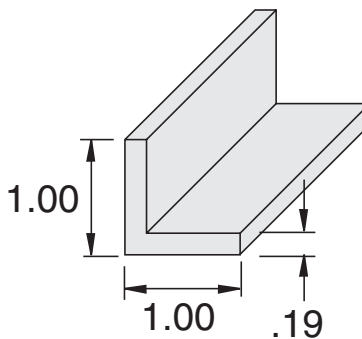

FRAME-WORLD's blank angle bracket profiles are made from aluminum and have a clear anodized finish. They are stocked in 96" lengths.

EX-17**.83 lb/ft****EX-18****.40 lb/ft**

Order by Part No. For Special lengths, consult the factory.