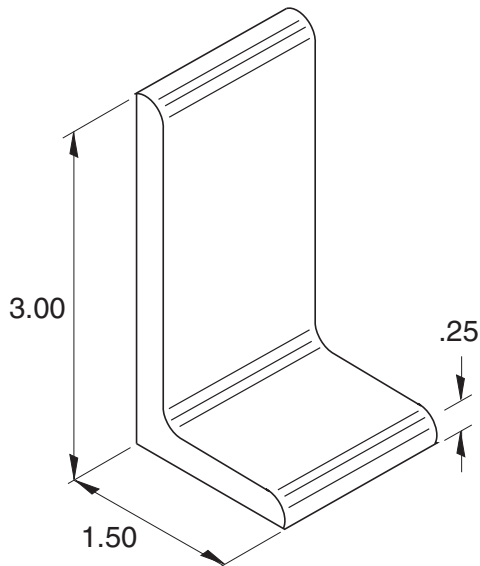

FRAME-WORLD Blank Angle Profiles are made from aluminum and are provided with a standard mill finish. They are stocked in 8 ft. and 12 ft. lengths

EX-34

EX-34-ANDZ

1.25 lb/ft

For special lengths, consult the factory.