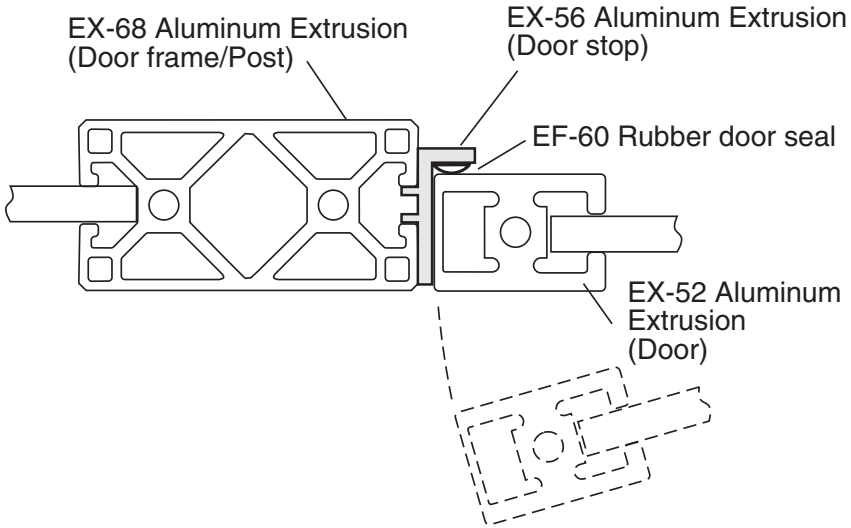

# Door Stop (Light Blocking)

**EX-56** (.385 lbs/ft)

5/16" SLOTS

Standard size 96" and 192", sold by the inch

Material - Aluminum  
Finish - Clear Anodize