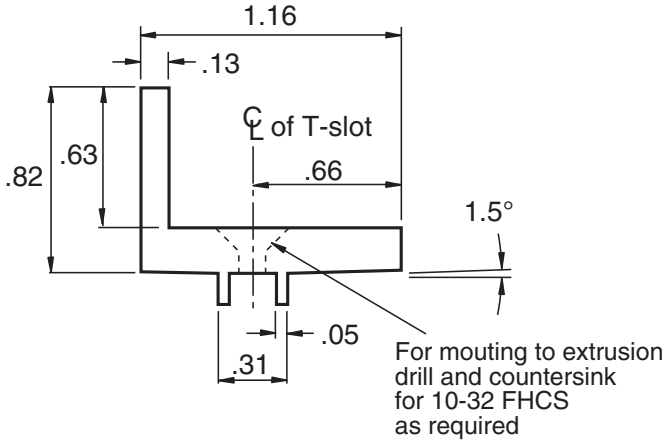

# Door Stop (Light Blocking)

**EX-56** (.385 lbs/ft)

5/16" SLOTS

Standard size 96" and 192", sold by the inch

Material - Aluminum  
Finish - Clear Anodize