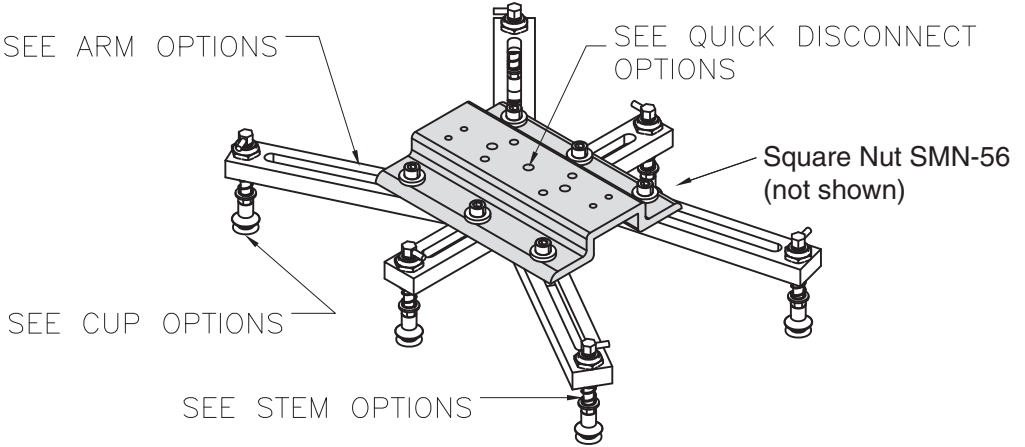

# Small Vacuum Assembly Plate

## MT-SAS

MODULAR TOOLING

Plate Material - Aluminum  
Finish - Clear Anodize