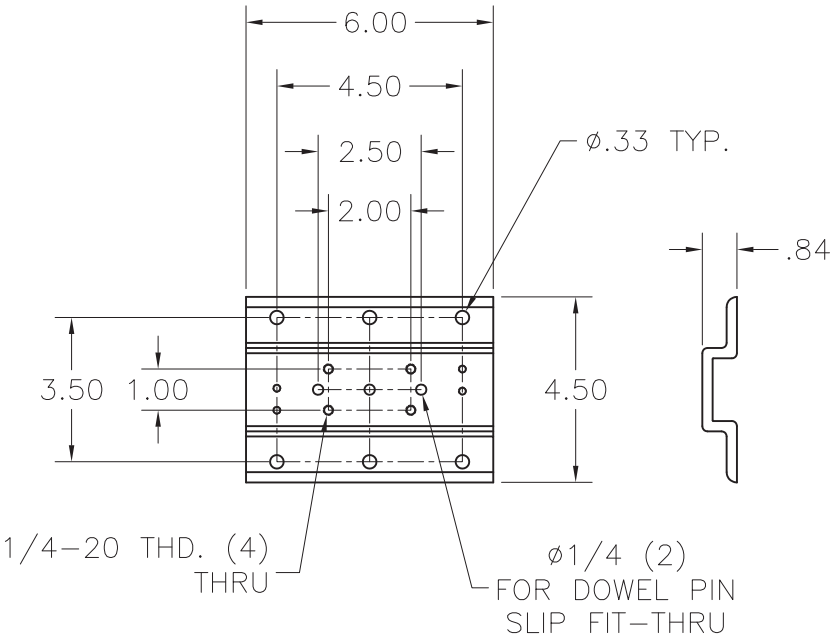

## MT-SAS

MODULAR TOOLING

Plate Material - Aluminum  
Finish - Clear Anodize