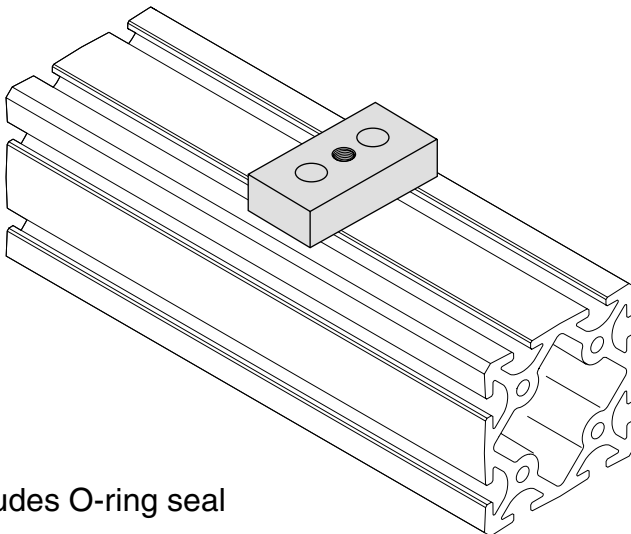

<b>PM-31</b>
<b>PM-32</b>

**5/16" SLOTS**

includes O-ring seal

**Recommended Hardware**

- (2) EF-11-.875 SHCS
- (2) EF-2 T-nuts

**Material - Aluminum**  
**Finish - Clear Anodize**