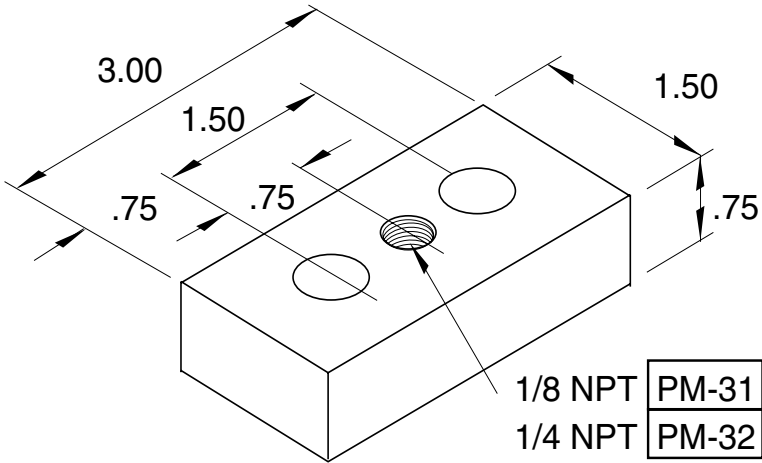

<b>PM-31</b>
<b>PM-32</b>

**5/16" SLOTS**

includes O-ring seal

**Recommended Hardware**

- (2) EF-11-.875 SHCS
- (2) EF-2 T-nuts

**Material - Aluminum**  
**Finish - Clear Anodize**